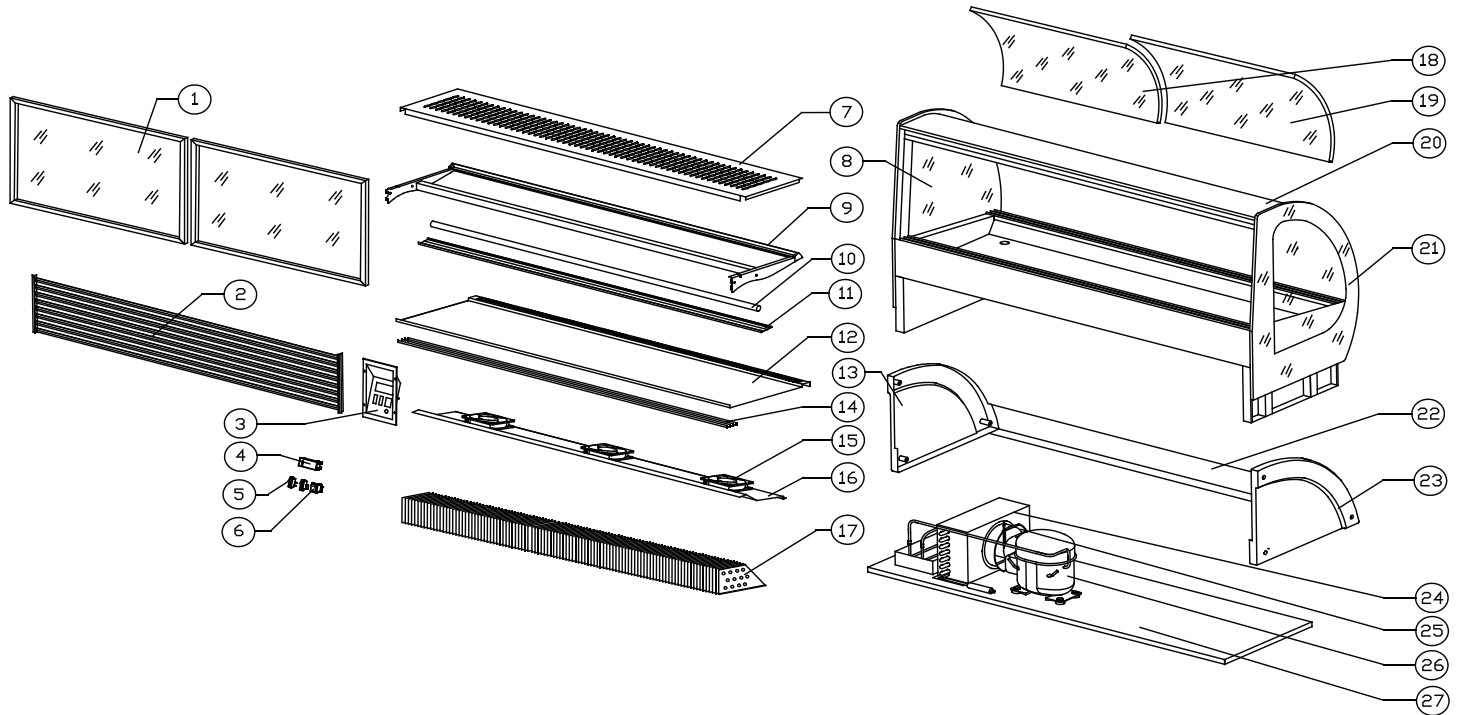

# Parts Breakdown

Model RS-CN-0155-F 31866

# Parts Breakdown

## Model RS-CN-0155-F 31866

Item No.	Description	Position	Item No.	Description	Position	Item No.	Description	Position
74031	Sliding Door for 31866	1	28409	Light for 31866	10	74042	Front Sliding Door (Exterior) for 31866	19
74032	Back Panel for 31866	2	73982	Light Cover for 31866	11	74043	Top Glass for 31866	20
31677	Controller Board for 31866	3	74037	Bottom Shelf Board for 31866	12	74024	Left Glass for 31866	21
74007	Controller JC-602 for 31866	4	74016	Decoration Right Panel for 31866	13	73988	Decoration Front Panel for 31866	22
28023	Small Switch for 31866	5	73984	Rear Stainless Steel Air Grill for 31866	14	74026	Decoration Left Panel for 31866	23
28022	Main Switch for 31866	6	74018	Evaporator Fan Motor for 31866	15	31700	Condenser for 31866	24
74033	Shelf for 31866	7	74039	Evaporator Rack for 31866	16	74028	Condenser Fan Motor for 31866	25
74011	Right Glass for 31866	8	74040	Evaporator for 31866	17	74045	Compressor for 31866	26
74034	Bracket for 31866	9	74041	Front Sliding Door (Inner) for 31866	18	74046	Bottom Panel for 31866	27